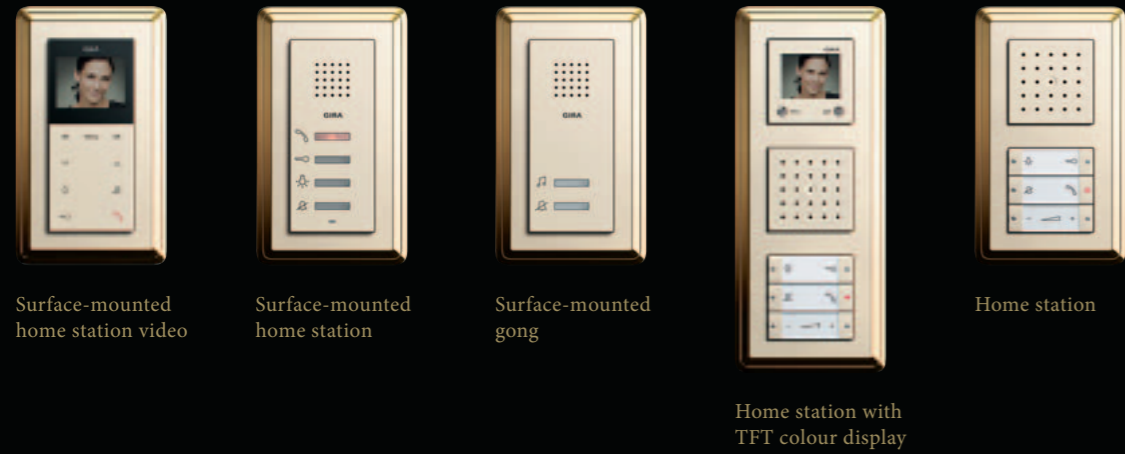

## Wide diversity of functions

More than 280 intelligent functions

The traditional appearance of the cover frames is elegantly complemented by the state-of-the-art technology. More than 280 functions for comfortable, economical and safe living can be integrated in the Gira ClassiX switch range – from the socket outlet to the door communication system up to the numerous components for intelligent building control with a KNX/EIB system.

Gira ClassiX Art brass-cream white  
Push button sensor 3 Plus 5-gang, brass

Gira ClassiX Art brass-black  
Push button sensor 3 Plus 2-gang, brass and push button sensor 3 Comfort 3-gang, brass

Gira ClassiX brass-cream white  
Surface-mounted home station video, cream white glossy

Gira ClassiX bronze-black  
Hotel-card button, bronze

Gira ClassiX Art bronze-cream white  
RDS radio, cream white glossy

Socket outlet, light switch and the intercom system at the front door in the same switch range – all provided by the Gira door communication system. The product range includes a wide selection of video and audio home stations with hands-free speech function or receiver. For outdoor use, Gira offers door stations in stainless steel, in the TX\_44 switch range and for integration in profiles, e.g. at the gate.

Surface-mounted home station video    Surface-mounted home station    Surface-mounted gong    Home station    Home station with TFT colour display

Gira switching, pressing, dimming

Gira offers the most versatile products for switching and dimming lights. Whether push, rocker or pull-cord switches, dimmers of all types, products with hinged cover or inscription field, the range from Gira fulfils any requirement.