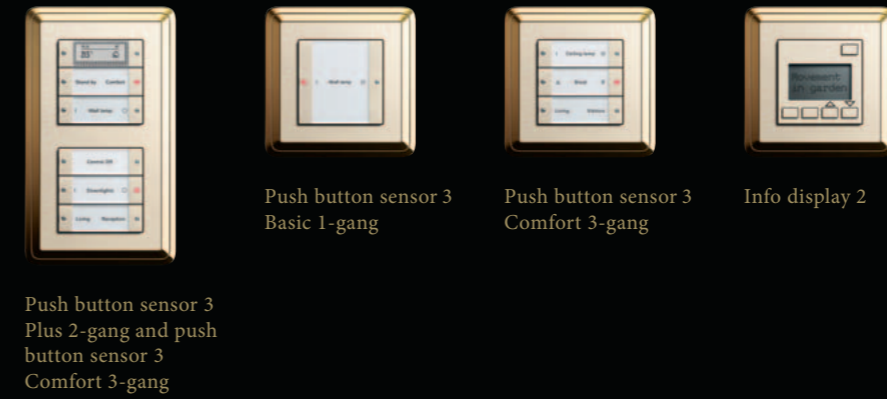

Push button sensor 3 Plus 2-gang and push button sensor 3 Comfort 3-gang   Push button sensor 3 Basic 1-gang   Push button sensor 3 Comfort 3-gang   Info display 2

Inscription for various Gira products can be designed in just a few steps with the Gira Inscription Service. The professionally inscribed rockers or inscription holders for push button sensors, home and door stations as well as LED orientation and signal lights can be easily ordered online. Rockers made of brass or bronze are given special laser inscriptions. Further information is available at www.marking.gira.com or from your Gira representative in your country.

Gira blind control system

Whether with the press of a button, with the time clock or within the Gira KNX/EIB system, Gira offers numerous solutions for the daily raising and lowering of blinds, shutters or awnings. With random time control which simulates presence during holiday periods or the Astro program which remembers when the days get longer in the summer and shorter in the winter.