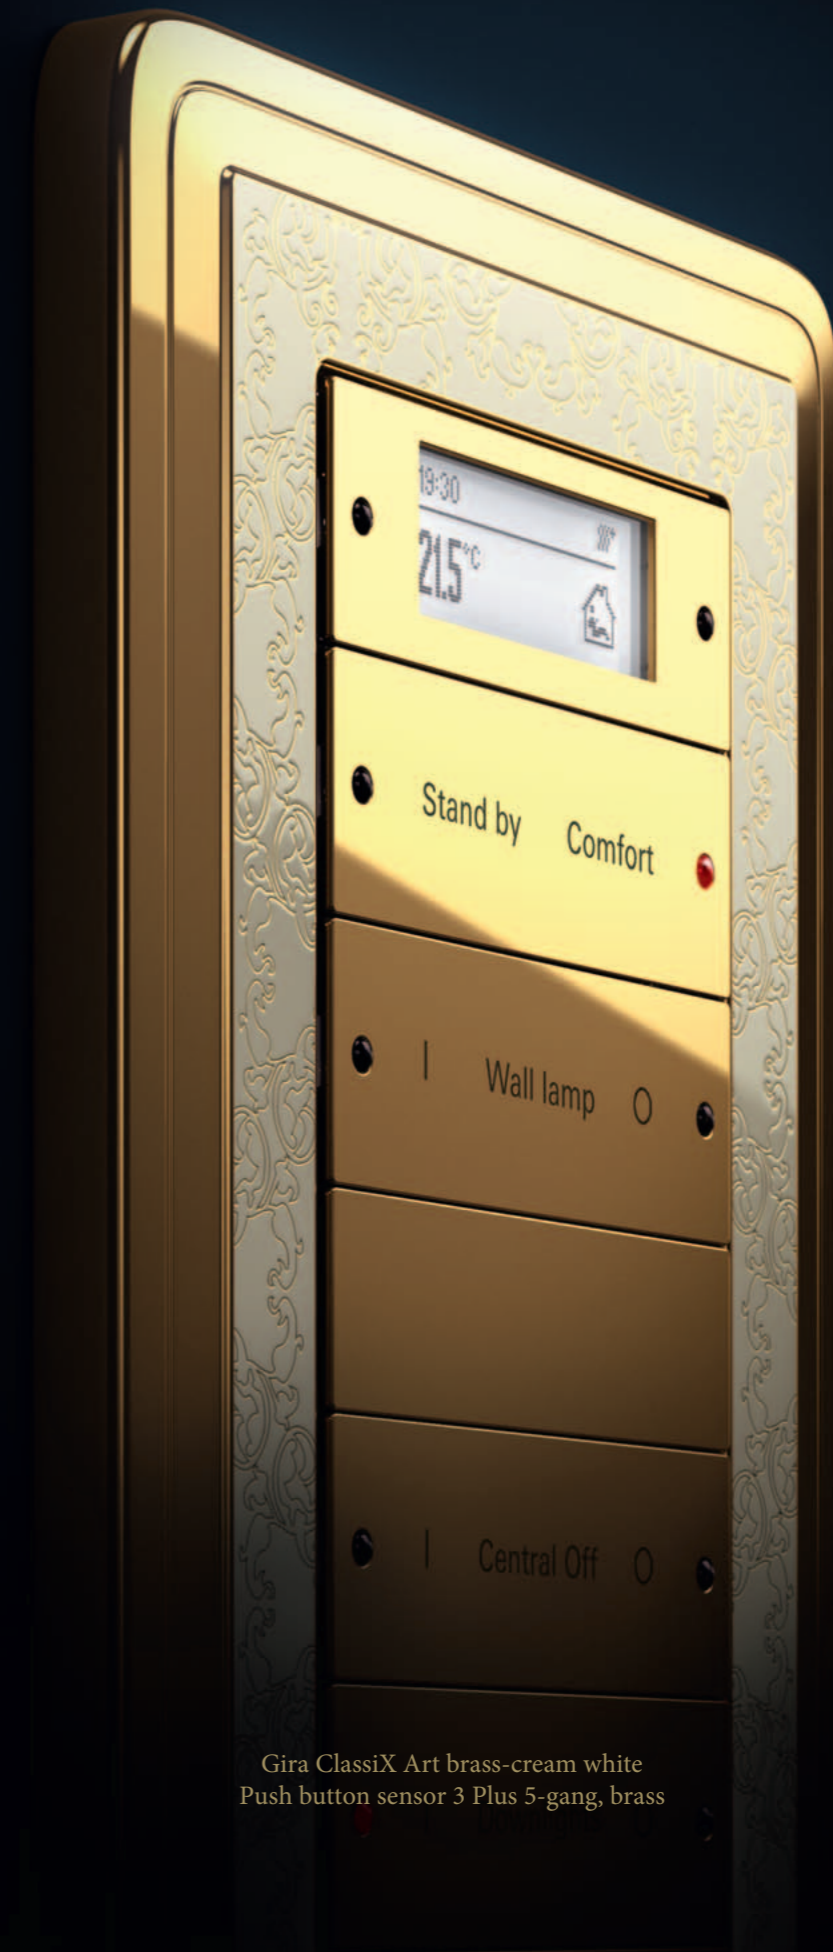

Wide diversity of functions

More than 280 intelligent functions

The traditional appearance of the cover frames is elegantly complemented by the state-of-the-art technology. More than 280 functions for comfortable, economical and safe living can be integrated in the Gira ClassiX switch range – from the socket outlet to the door communication system up to the numerous components for intelligent building control with a KNX/EIB system.

Gira ClassiX Art brass-cream white
Push button sensor 3 Plus 5-gang, brass