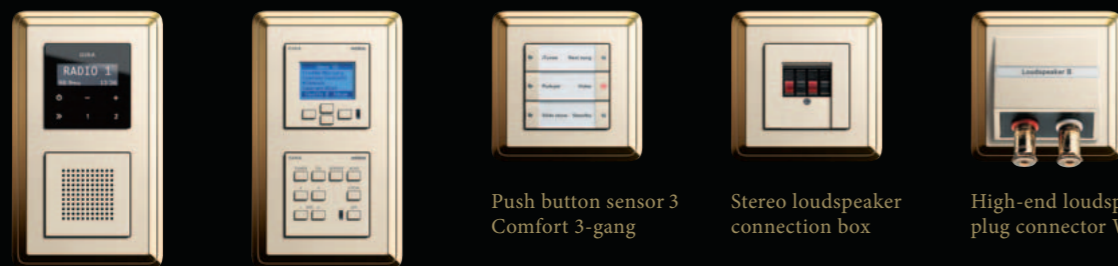

### Brass

With perfected surfaces and a warm glossy gold, the brass variants of the Gira ClassiX switch range create an atmosphere of elegance and luxury. Whether entirely in brass or combined with elements in black or cream white – the elaborately worked cover frames with harmonious rounded corners are ideal for use in classic interiors as well as modern interior decoration with exclusive design.

### Bronze

The warm tone and the silky feel of the surface give the bronze variants in the Gira ClassiX switch range an elegant, high-quality character. The cover frames are carefully perfected by hand, which provides them with a visible grained structure and makes each one unique. Cover frame variants entirely in bronze or combined with black or cream white elements are available to match the appearance.

Room temperature controller    Continuous regulator    Hygrostat    Object regulator

Gira Keyless In

As a stand-alone version or integrated in the Gira door communication system, Gira offers three products for access control without traditional keys. Either by fingerprint, code or card, Gira Keyless In opens doors wherever entry is only limited to certain people: at the house entrance, technical rooms or as access to a department.

Fingerprint    Keypad    Transponder

Gira audio systems

Convenient music control in various rooms of a private home, announcements and music reproduction in the waiting rooms of doctors' practices, background music in boutiques: the Revox multiroom system and the Gira KNX/EIB audio system make it all possible, along with many other applications.