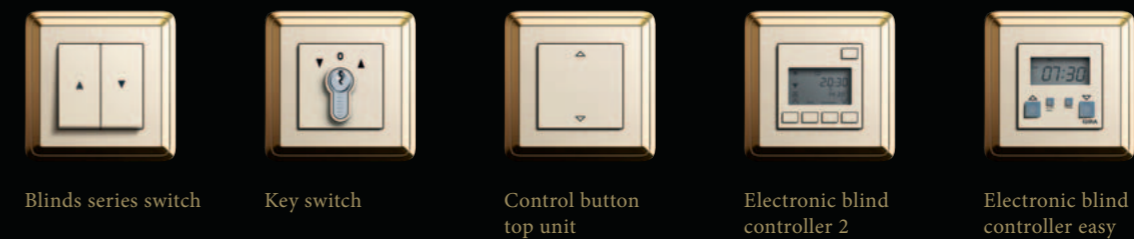

Blinds series switch   Key switch   Control button top unit   Electronic blind controller 2   Electronic blind controller easy