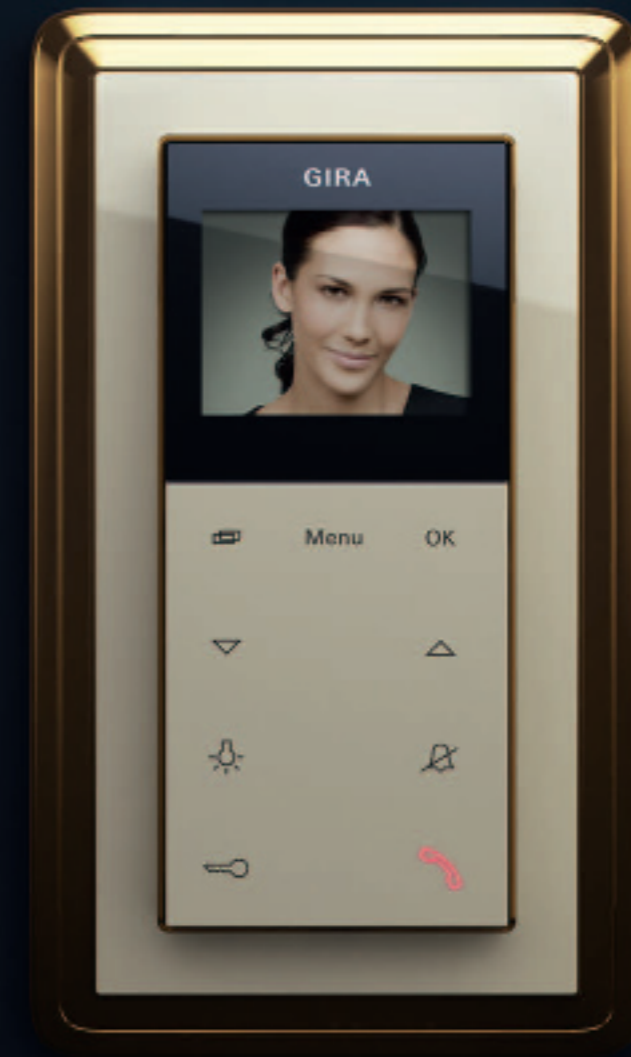

Gira ClassiX Art  
bronze-cream white  
Gira push switch,  
bronze

Gira ClassiX Art  
bronze-black  
Gira push switch,  
bronze

## Wide diversity of functions

More than 280 intelligent functions

The traditional appearance of the cover frames is elegantly complemented by the state-of-the-art technology. More than 280 functions for comfortable, economical and safe living can be integrated in the Gira ClassiX switch range – from the socket outlet to the door communication system up to the numerous components for intelligent building control with a KNX/EIB system.

Gira ClassiX Art brass-cream white  
Push button sensor 3 Plus 5-gang, brass

Gira ClassiX Art brass-black  
Push button sensor 3 Plus 2-gang, brass and push button sensor 3 Comfort 3-gang, brass

Gira ClassiX brass-cream white  
Surface-mounted home station video, cream white glossy